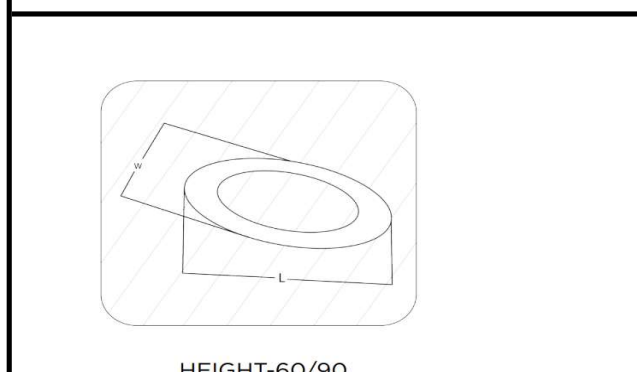

Sovitron Interior Pvt.Ltd.

Model Name

Jetta Ring Oval Recessed /DLARJOVDRD-50

Description

Architectural Light

Technical description

Image

Dimension	Custom dimension H=60/90/95mm
Frame	Aluminium
Color Tempertaure	3000K
Power	50W
Total Luminous Flux	4000 lm
Efficacy	80 lm/W
IP rating	50
Color Rendering	≥80
Mounting	Recessed
Optics	White Opal Diffuser
Dimming	NON-Dimmable
Operating Voltage	220-240 VAC
Standard Lifetime	L70 minimum at 50,000 burning hours

Dimension diagram

HEIGHT-60/90

Custom dimension, coating and installation
available upon request

Remarks:-

Address: Plot #7 Saroorpur-Nangla Industrial Area,Ballabgarh-Sohna Road,Faridabad-121005

Email: info@sovitron.com